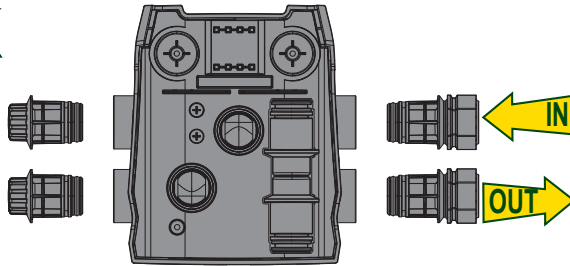

5

OK

OK

OK

OK

NO

NO

Visit [Plumb2u](https://www.plumb2u.com)

See product