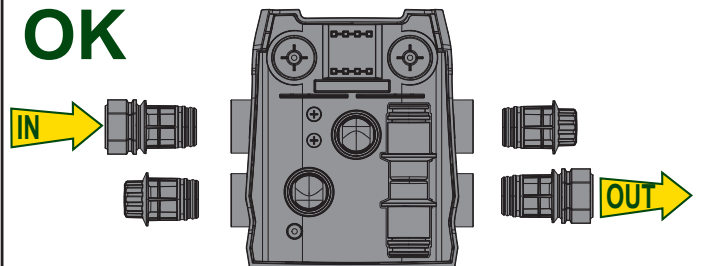

5

OK

OK

OK

OK

NO

NO

Visit [Plumb2u](https://www.plumb2u.com)

See product