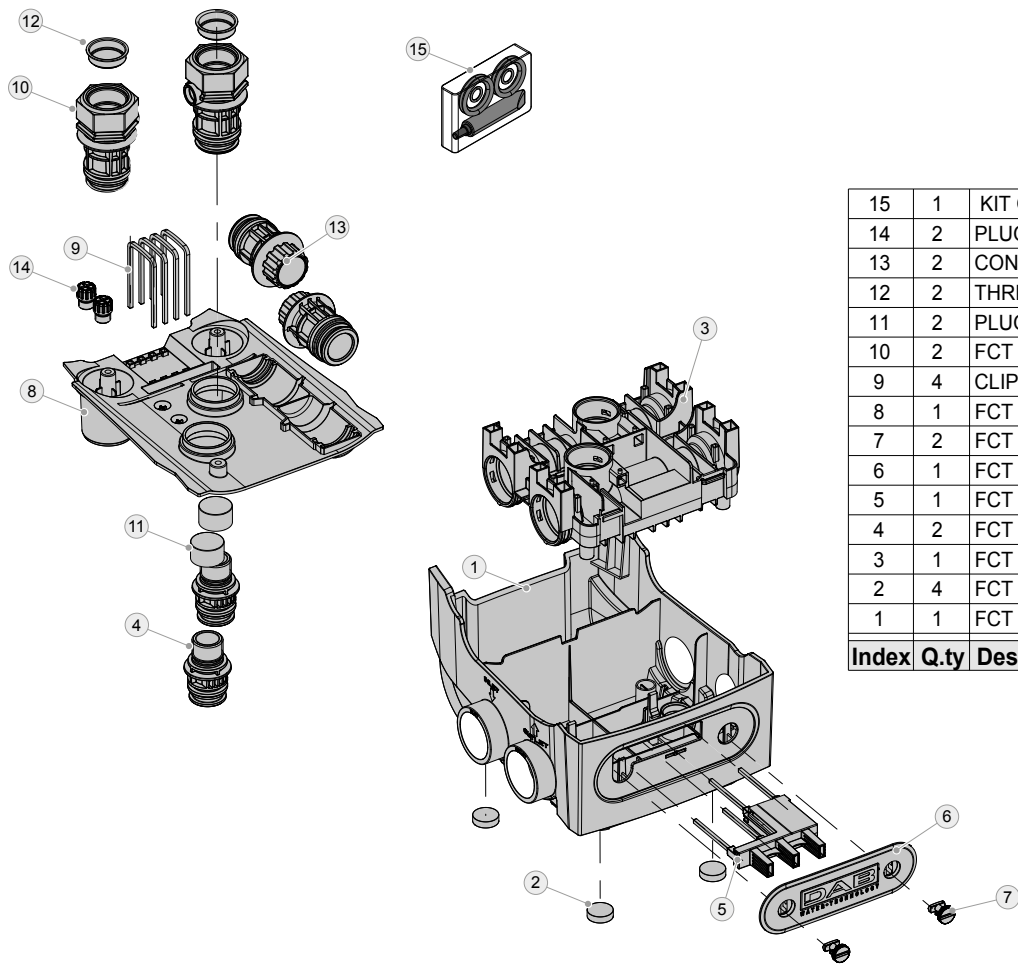

# e.sydock

Visit [Plumb2u](https://www.plumb2u.com)

See product

15	1	KIT O-RING FCT
14	2	PLUG 3/8 BLACK CROSS -PA66+30GF
13	2	CONNECTION CUP FITTING FCT
12	2	THREAD GUARD PLUG D.1 1/4
11	2	PLUG FOR PIPE 1
10	2	FCT EXTERNAL FITTING
9	4	CLIP - SQUARE SECT.4 - SPAN 41,5
8	1	FCT COVER
7	2	FCT LOGO PLATE STOPPER
6	1	FCT LOGO PLATE
5	1	FCT RETAINER DEVICE
4	2	FCT INTERNAL FITTING
3	1	FCT MANIFOLD
2	4	FCT RUBBER FOOT
1	1	FCT SUPPORT BASE
<b>Index</b>		<b>Q.ty Description</b>