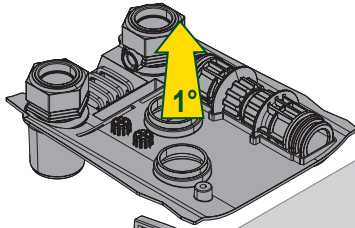

3

4

Visit [Plumb2u](https://www.plumb2u.com)

See product