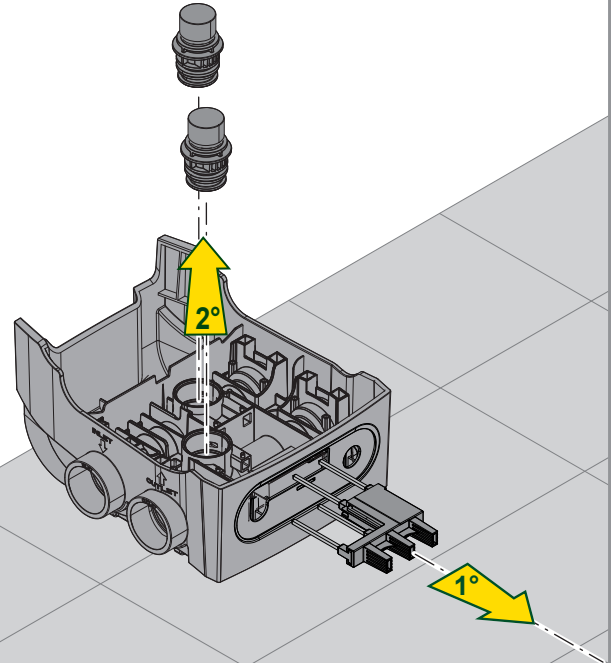

3

4

Visit [Plumb2u](https://www.plumb2u.com)

See product