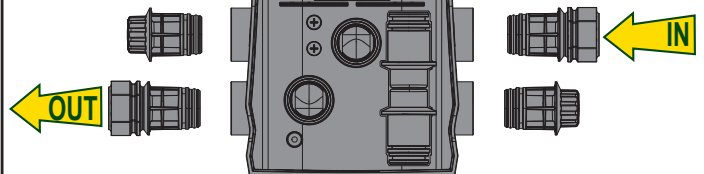

5

OK

OK

OK

OK

NO

NO

Visit [Plumb2u](https://www.plumb2u.com)

See product