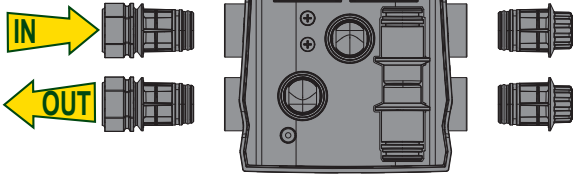

5

OK

OK

OK

OK

NO

NO

Visit [Plumb2u](https://www.plumb2u.com)

See product