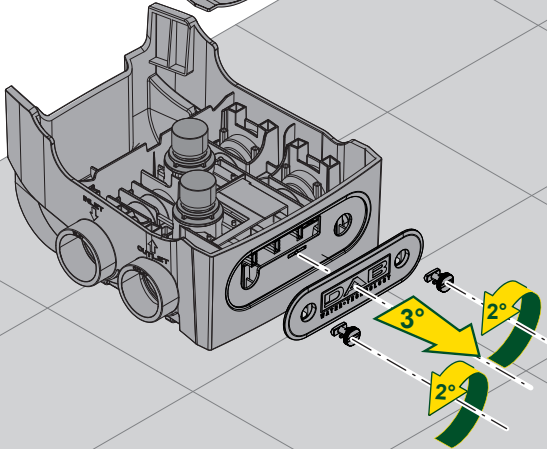

3

4

Visit [Plumb2u](https://www.plumb2u.com)

See product