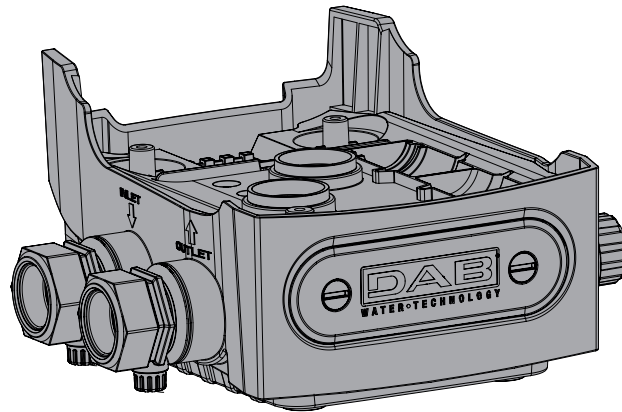

# e.sydock

Visit [Plumb2u](https://www.plumb2u.com)

See product

15	1	KIT O-RING FCT
14	2	PLUG 3/8 BLACK CROSS -PA66+30GF
13	2	CONNECTION CUP FITTING FCT
12	2	THREAD GUARD PLUG D.1 1/4
11	2	PLUG FOR PIPE 1
10	2	FCT EXTERNAL FITTING
9	4	CLIP - SQUARE SECT.4 - SPAN 41,5
8	1	FCT COVER
7	2	FCT LOGO PLATE STOPPER
6	1	FCT LOGO PLATE
5	1	FCT RETAINER DEVICE
4	2	FCT INTERNAL FITTING
3	1	FCT MANIFOLD
2	4	FCT RUBBER FOOT
1	1	FCT SUPPORT BASE
<b>Index</b>		<b>Q.ty Description</b>